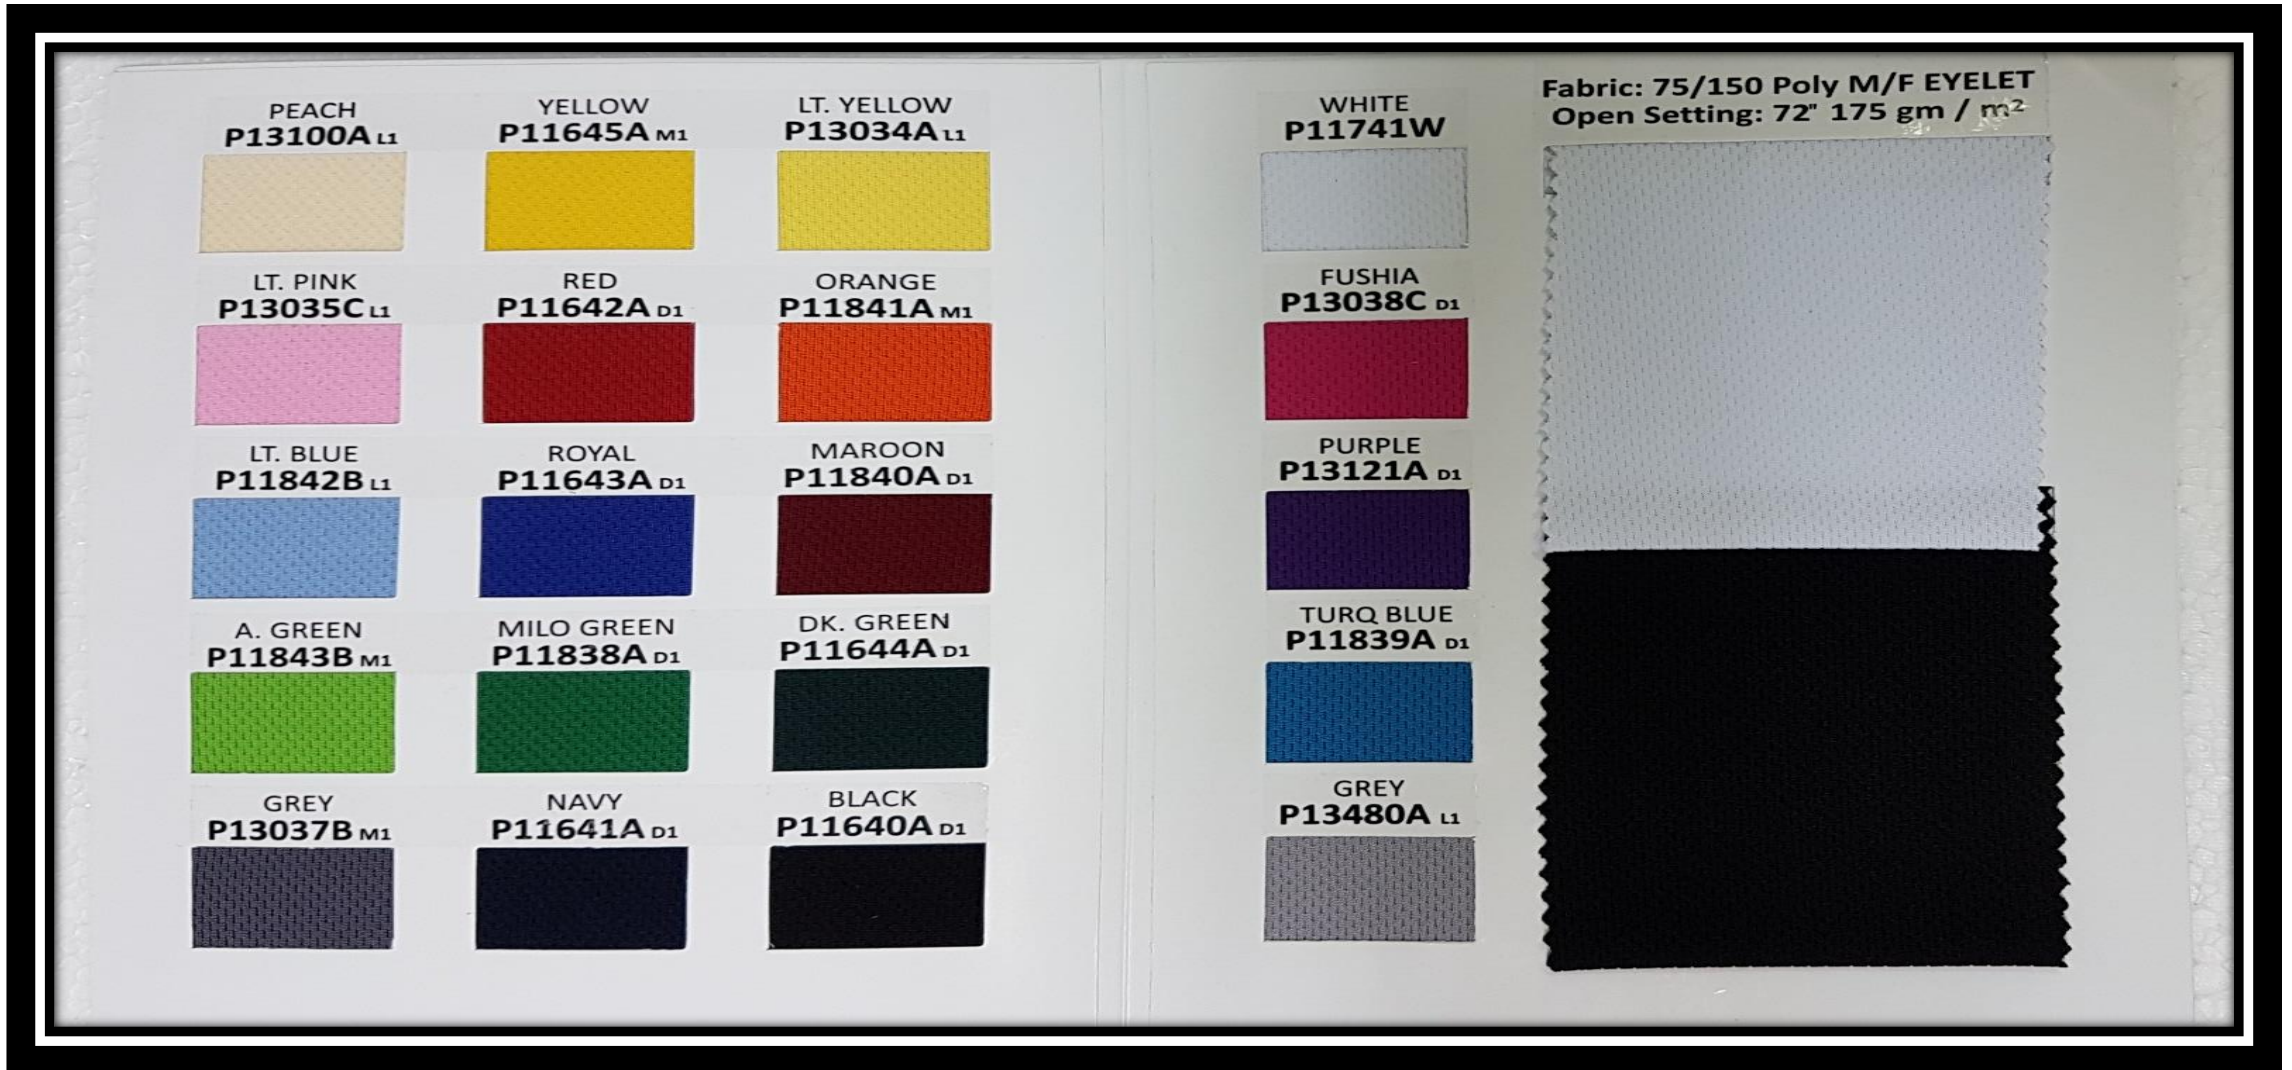

“We Customize Singlets To Your Needs”
Mobile : 9634 7672 / WhatsApp: 8866 1972

UEN REG NO. 53432709E

Two-Tone colour Singlet (Sizes XXS-5XL)

Price range : \$6.00-\$8.00/pce

Designs & colour can change, MOQ 50 pcs.

Two-Tone colour Sleeveless (Sizes XXS-5XL)
Price range : \$6.00-\$8.00/pce
Designs & colour can change, MOQ 50 pcs.

Dry Fit (Eyelet) Fabric Colour Chart

Dry Fit (Interlock) Fabric Colour Chart

Cotton Smooth/Jersey Fabric Colour Chart

LADIES CUTTING

| SIZE (INCHES) | | XS | S | M | L | XL | XXL | XXXL |
|---------------------|--|----|-----|-----|-----|-----|-----|------|
| Half chest width | | 17 | 18 | 19 | 20 | 21 | 22 | 23 |
| Body length | | 22 | 22 | 23 | 24 | 25 | 26 | 27 |
| Short sleeve length | | 6 | 6.5 | 6.5 | 6.5 | 6.5 | 7 | 7 |