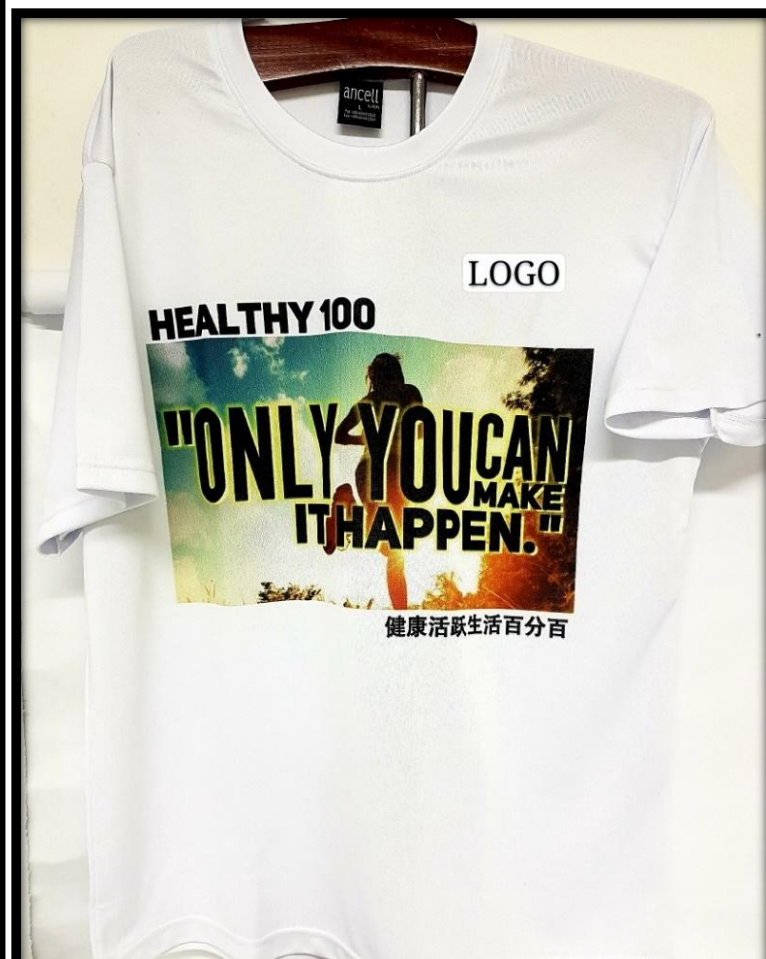

# Round Neck Tee (CMYK & Sublimation)

Customized Item (Sizes : XXS-5XL)