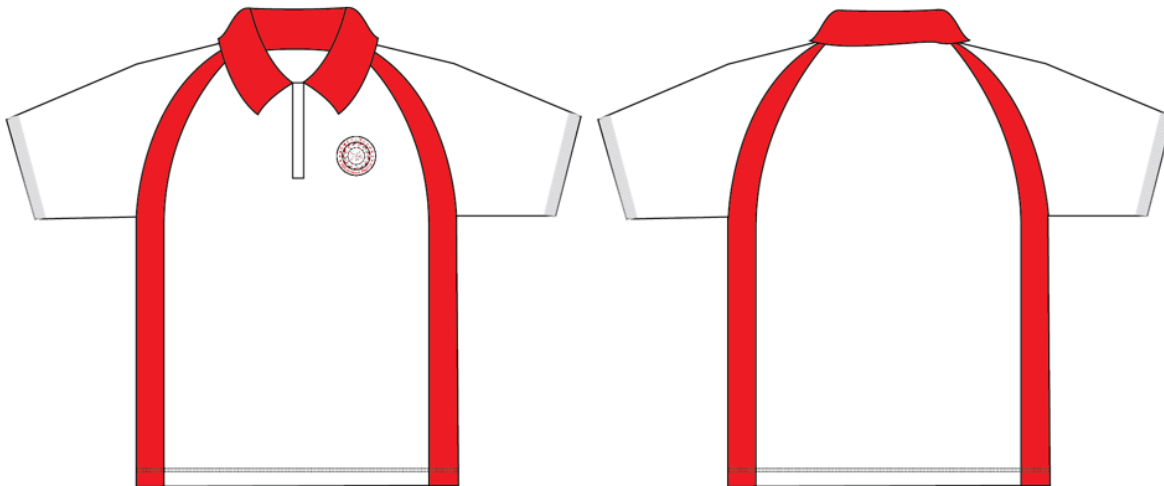

Below designs colour can change, MOQ 50 pcs.

JPC 014