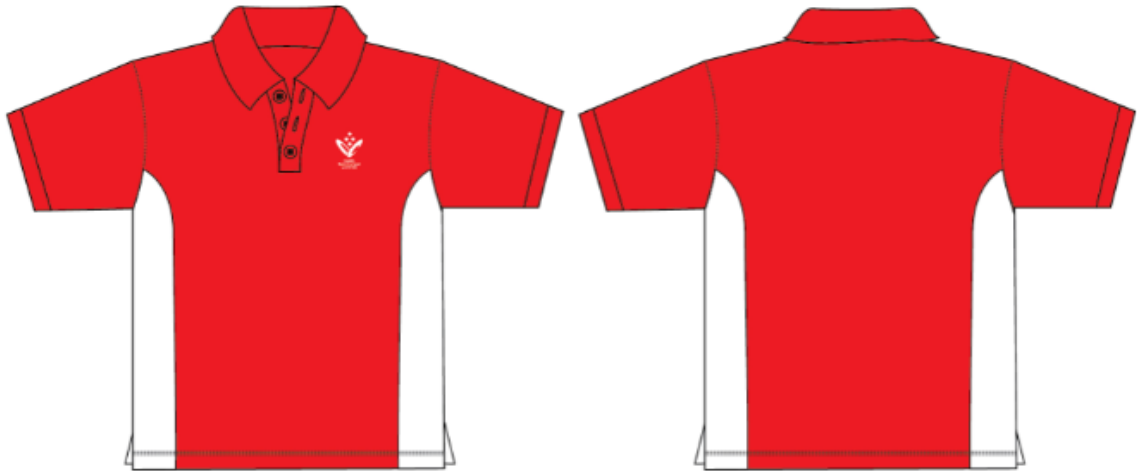

Below designs colour can change, MOQ 50 pcs.

JPC 005