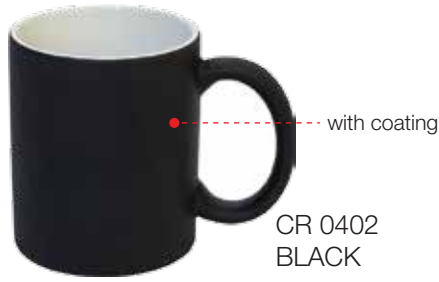

CERAMIC MUG / PLATE

CERAMIC MUG CR 04

Material : Magic Mug with Coating
 Capacity : 400ml
 Packaging : Box

Printing Methods  SG

CERAMIC MUG CR 05

Material : Ceramic with Coating
 Capacity : 400ml
 Packaging: Box