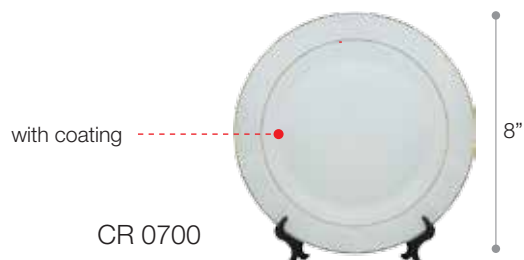

CERAMIC PLATE CR 07

Material : High Grade Ceramic with Coating and Stand
Dimension : 8"
Packaging : White Box
Printing Methods SG