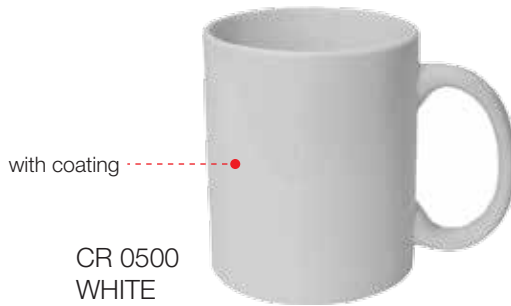

CERAMIC MUG CR 05

Material : Ceramic with Coating
Capacity : 400ml
Packaging: Box

Printing Methods SG