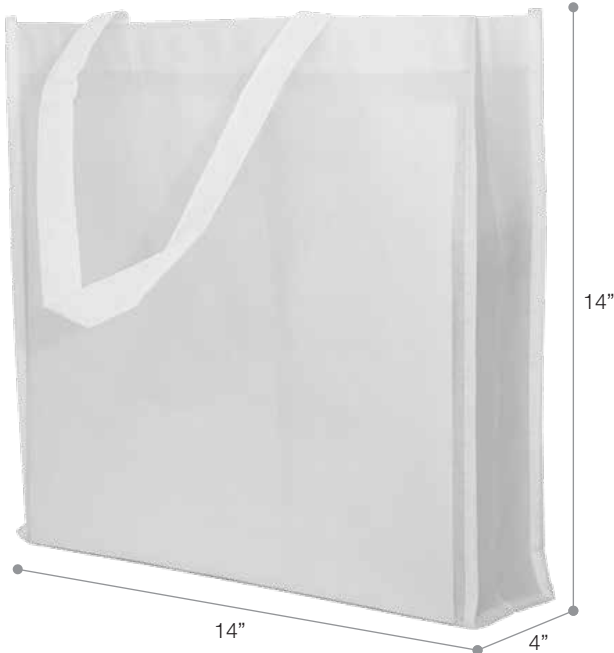

NW NON-WOVEN BAG

05

Material : Non-Woven (A3 size) (90gsm)
Dimension : 14"(H) × 14"(W) × 4"(D)

Finished : Fully Stitches

Printing Methods

SG

• A3 SIZE

NW 0500
WHITE