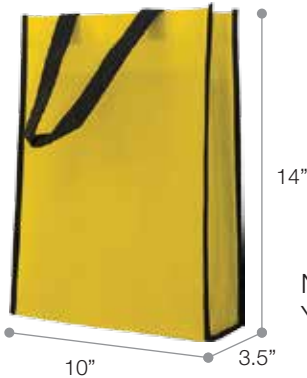

NW 03

NON-WOVEN BAG NW

18

Material : Non-Woven (90gsm)
Dimension : 14"(H) × 10"(W) × 3.5"(D)

Printing Methods SG

NW 0304
YELLOW / BLACK