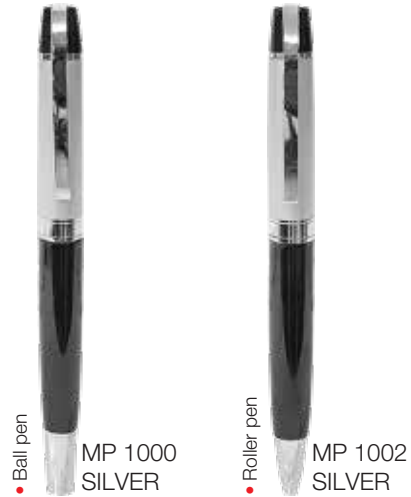

PLASTIC PEN PP 43

Ink : Black

Printing Methods

PP 4304 YELLOW
PP 4307 ORANGE
PP 4313 LIME GREEN
PP 4330 PURPLE

METAL PEN MP 10

Ink : Black

Printing Methods

Ball pen MP 1000 SILVER
Roller pen MP 1002 SILVER