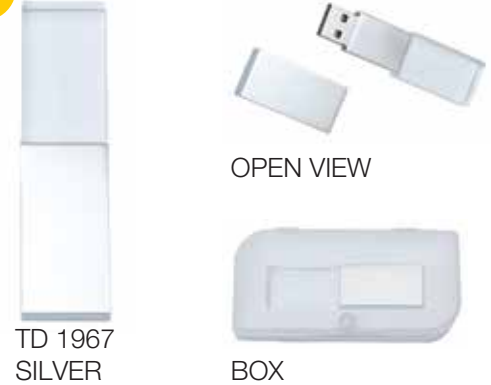

TD USB FLASH DRIVE

19 Description : USB Flash Drive with Box
Capacity : 8GB
Packaging : OPP Bag

Printing Methods SG

NEW