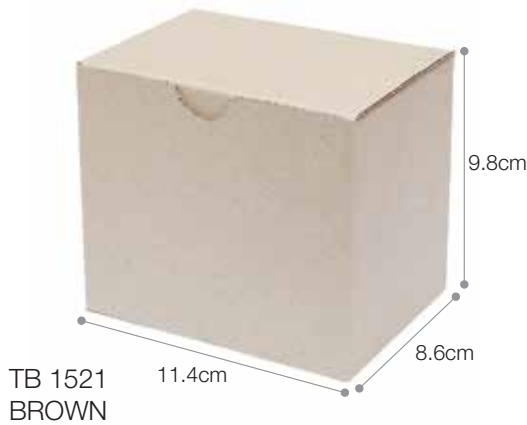

TB GIFT BOX

15 Description : Single Wall Flute
Dimension : 11.4cm(L) × 8.6cm(W) × 9.8cm(H)
Printing Methods SG

NEW

PS PEN STAND

01 Description : Display Set
Material : Plastic
Function : 3 rows 24 pcs