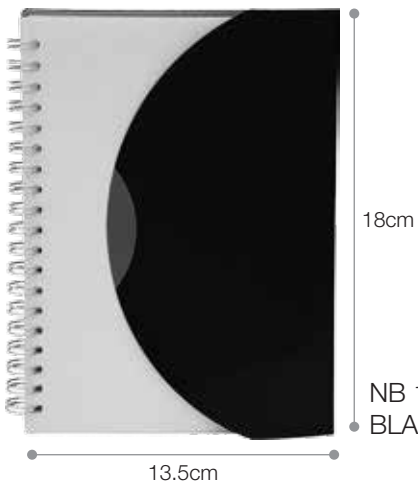

NB 1202
BLACK