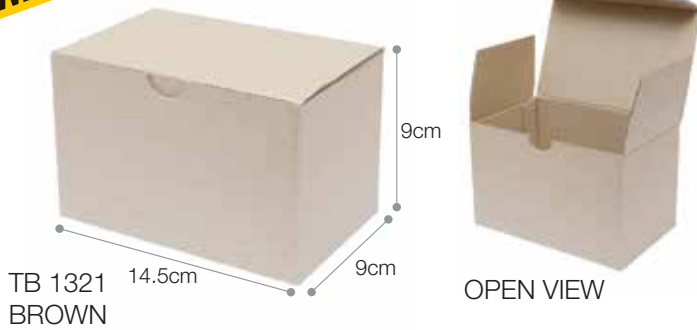

TB GIFT BOX

13 Description : Single Wall Flute
Dimension : 14.5cm(L) × 9cm(W) × 9cm(H)
Printing Methods SG

NEW