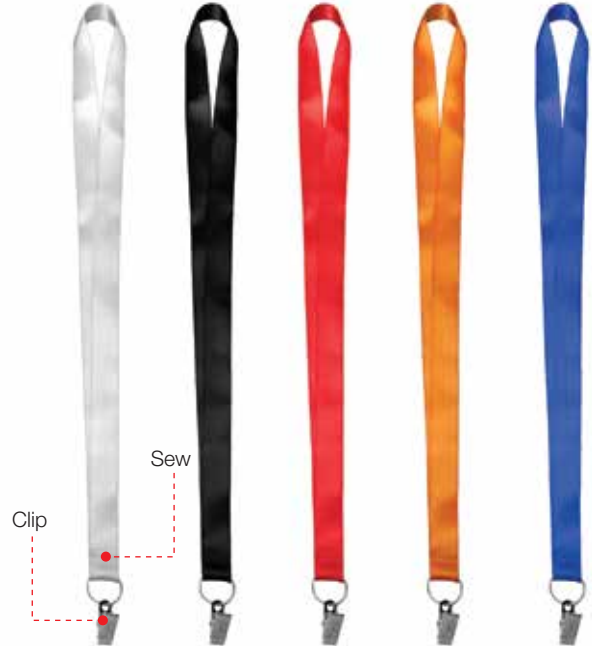

LANYARD LD 11

Material : Nylon
Description : Finished with Sew & Metal Clip
Size : 20mm

Printing Methods

LD 1100 WHITE
LD 1102 BLACK
LD 1105 RED
LD 1107 ORANGE
LD 1108 ROYAL BLUE