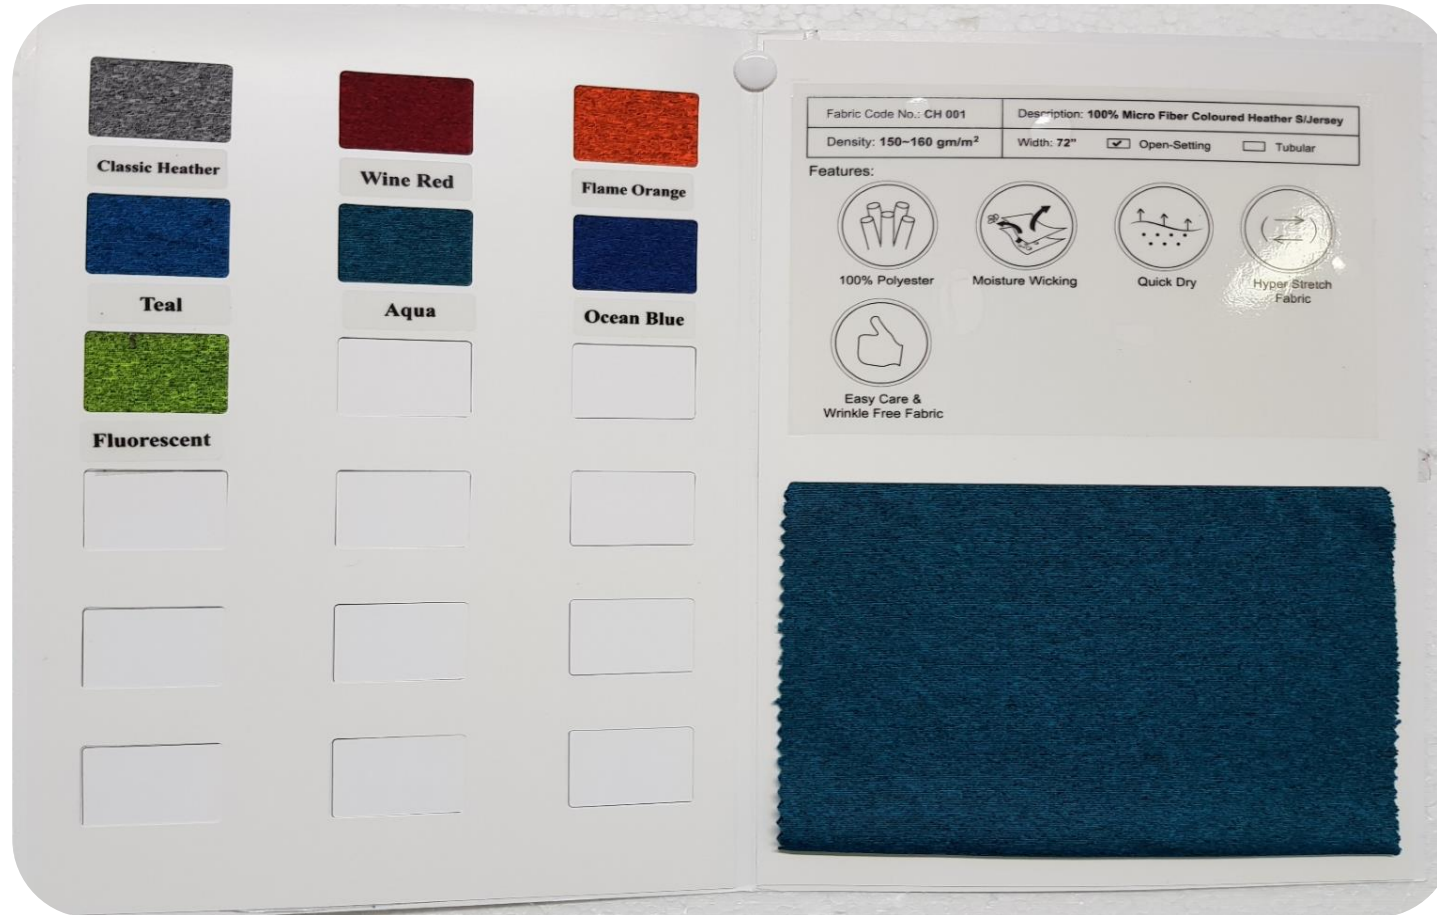

SIZE MEASUREMENT

MEN/UNISEX CUTTING

SIZE (INCHES)	XXS	XS	S	M	L	XL	XXL	XXXL
Half chest width	17	18	19	20	21	22	23	24
Body length	24	25	26	27	28	29	30	31
Short sleeve length	7	7.5	8	8.5	9	9.5	10	10.5

LADIES CUTTING