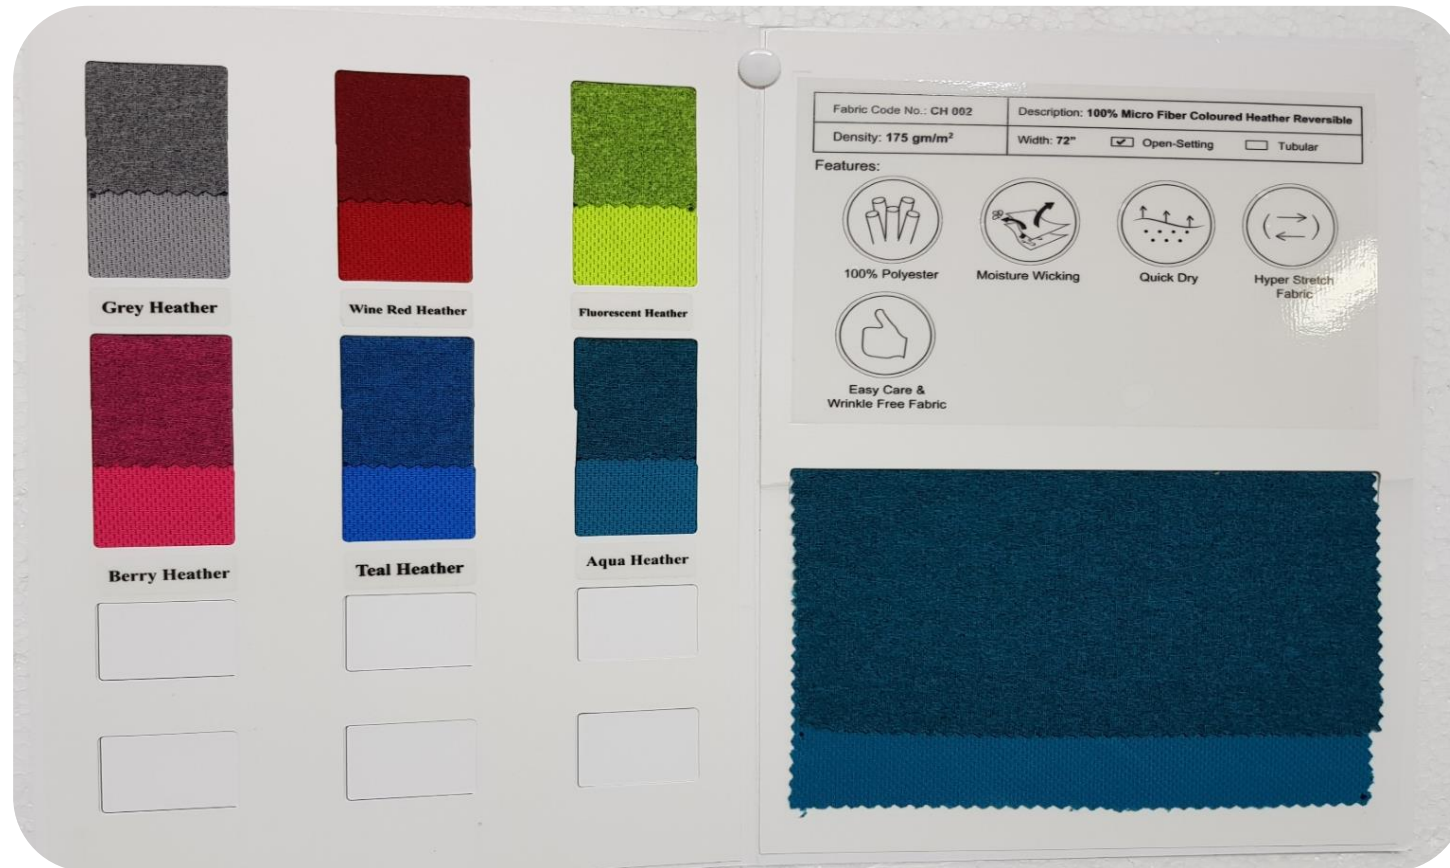

“We Customize Apparels To Your Needs”
Mobile : 9634 7672 / WhatsApp: 8866 1972

UEN REG NO. 53432709E

New Fabric for 2021 (Fancy Melange Single Jersey)

Dry Fit (Heather Reversible)

Dry Fit (Heather S/Jersey)