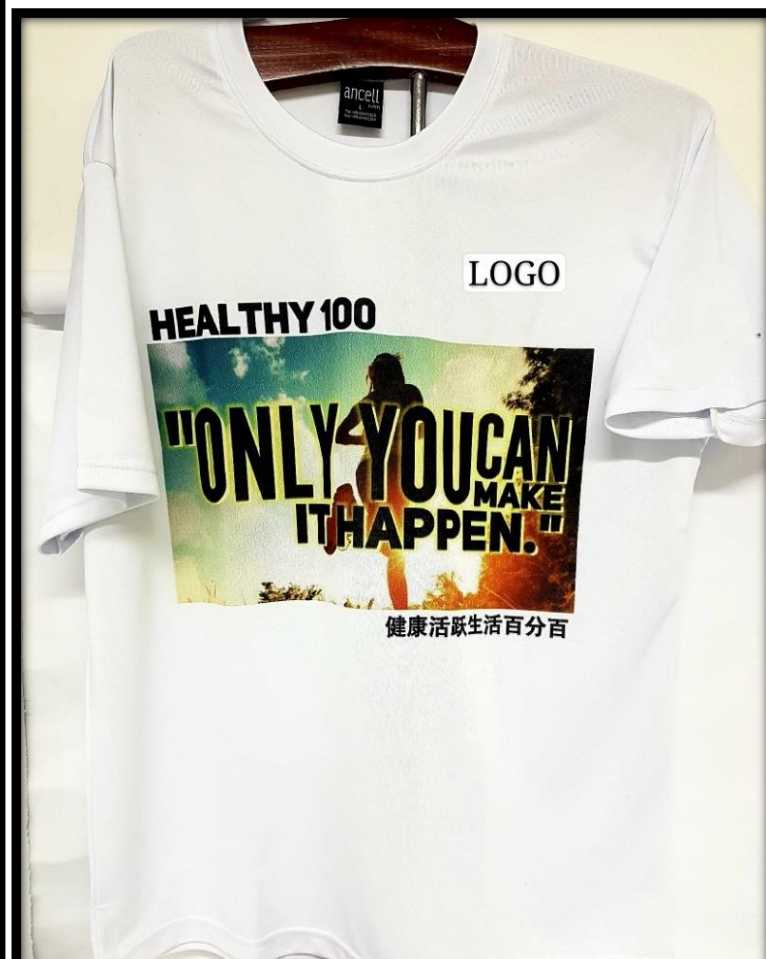

# Round Neck & V-Neck (2-tones colour)

Customized Items (Sizes : XXS-5XL)

(Round Neck)

(with Side Pockets)

(V-Neck)

*Round Neck Tee (2-tones colour)*  
*Customized Item (Sizes : XXS-5XL)*

# Round Neck Tee (CMYK & Sublimation)

Customized Item (Sizes : XXS-5XL)