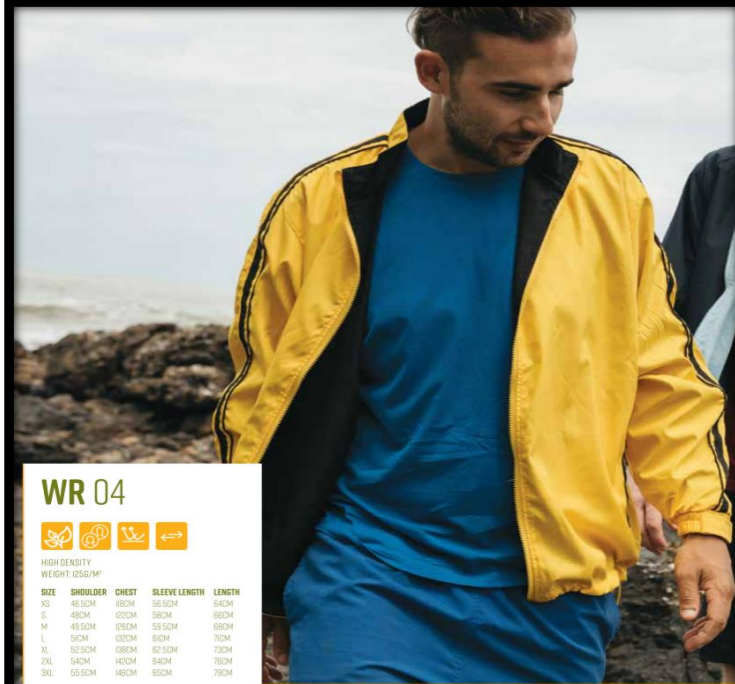

Unisex Reversible Jacket (High Density)

(Ready Stock & Available Colour)

WR 04

HIGH DENSITY
WEIGHT: 1250G/M²

WR 0405 - RED/BLACK